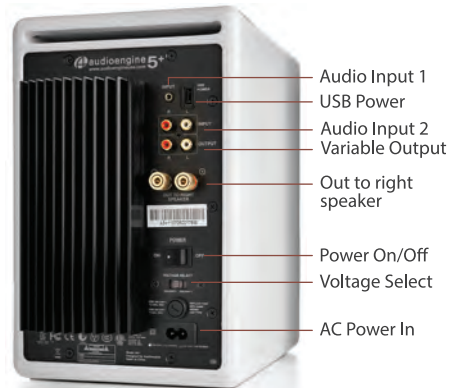

Audioengine 5+ Premium Powered Desktop Speakers

The A5+ delivers audiophile-quality sound and features at a price that continues to set the standard for affordable high-quality audio. Connect your iDevice, computer, TV, or any other audio component for great stereo sound in any room.

Features

- Built-in power amplifiers
- Dual audio inputs
- USB power/charge port
- Remote control
- Variable audio output
- High-quality connectors
- Hand-built cabinets
- Cables included

Finish options

-  Satin Black
-  Hi-Gloss White
-  Solid Bamboo

"You're going to be hard-pressed to find a 2.0 system that sounds better for the money." — CNET

Technical specifications

Power output	150W peak power total (50W RMS, 75W peak per channel), AES
Amplifier type	Dual class AB monolithic
Drivers	5" Kevlar woofers, 3/4" silk dome tweeters
Inputs	3.5mm stereo mini-jack, RCA L/R
Outputs	RCA variable line-out, USB (power/charge)
Main voltages	115/240V, 50/60Hz manually-switchable
SNR	>95dB (typical A-weighted)
THD+N	<0.05% at all power settings
Crosstalk	-50dB
Freq. response	50Hz-22kHz \pm 1.5dB
Input impedance	10K ohms unbalanced